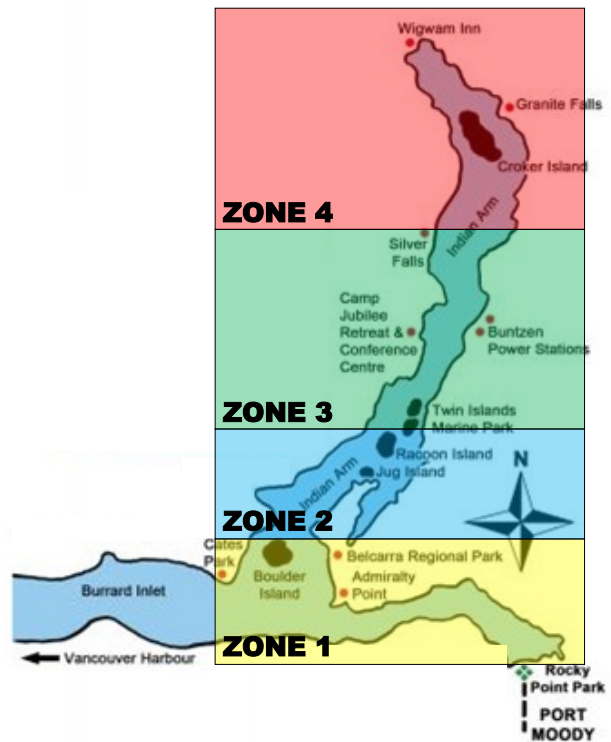

Water Taxi Rates

Water Taxi Rates for 2021!

***Rates are based on Cates Park / Rocky Point departure locations.**

Please call or email:

Indian Arm Recreational at

info@indianarm.ca

604-937-7388

Or visit our website for more information on tours!

www.indianarm.ca

ZONE 1	ZONE 2	ZONE 3	ZONE 4
Locations include: <ul style="list-style-type: none"> ◆ Deep Cove ◆ Belcarra ◆ Bedwell Bay ◆ Jug Island ◆ Rocky Point 	Locations include: <ul style="list-style-type: none"> ◆ Twin Island ◆ Camp Jubilee ◆ Brighton Beach ◆ Buntzen Bay ◆ North Woodlands 	Locations include: <ul style="list-style-type: none"> ◆ Silver Falls ◆ Johnson Bay ◆ Coldwell Beach ◆ Thwaytes Landing 	Locations include: <ul style="list-style-type: none"> ◆ Helga Bay ◆ Berg's Landing ◆ Bishop Creek ◆ Granite Falls ◆ Wigwam Inn ◆ Indian River
Up to 10 passengers: \$200 + GST	Up to 10 passengers: \$300 + GST	Up to 10 passengers: \$350 + GST	Up to 10 passengers: \$400 + GST
Up to 40 passengers: \$400 + GST	Up to 40 passengers: \$650 + GST	Up to 40 passengers: \$800 + GST	Up to 40 passengers: \$900 + GST